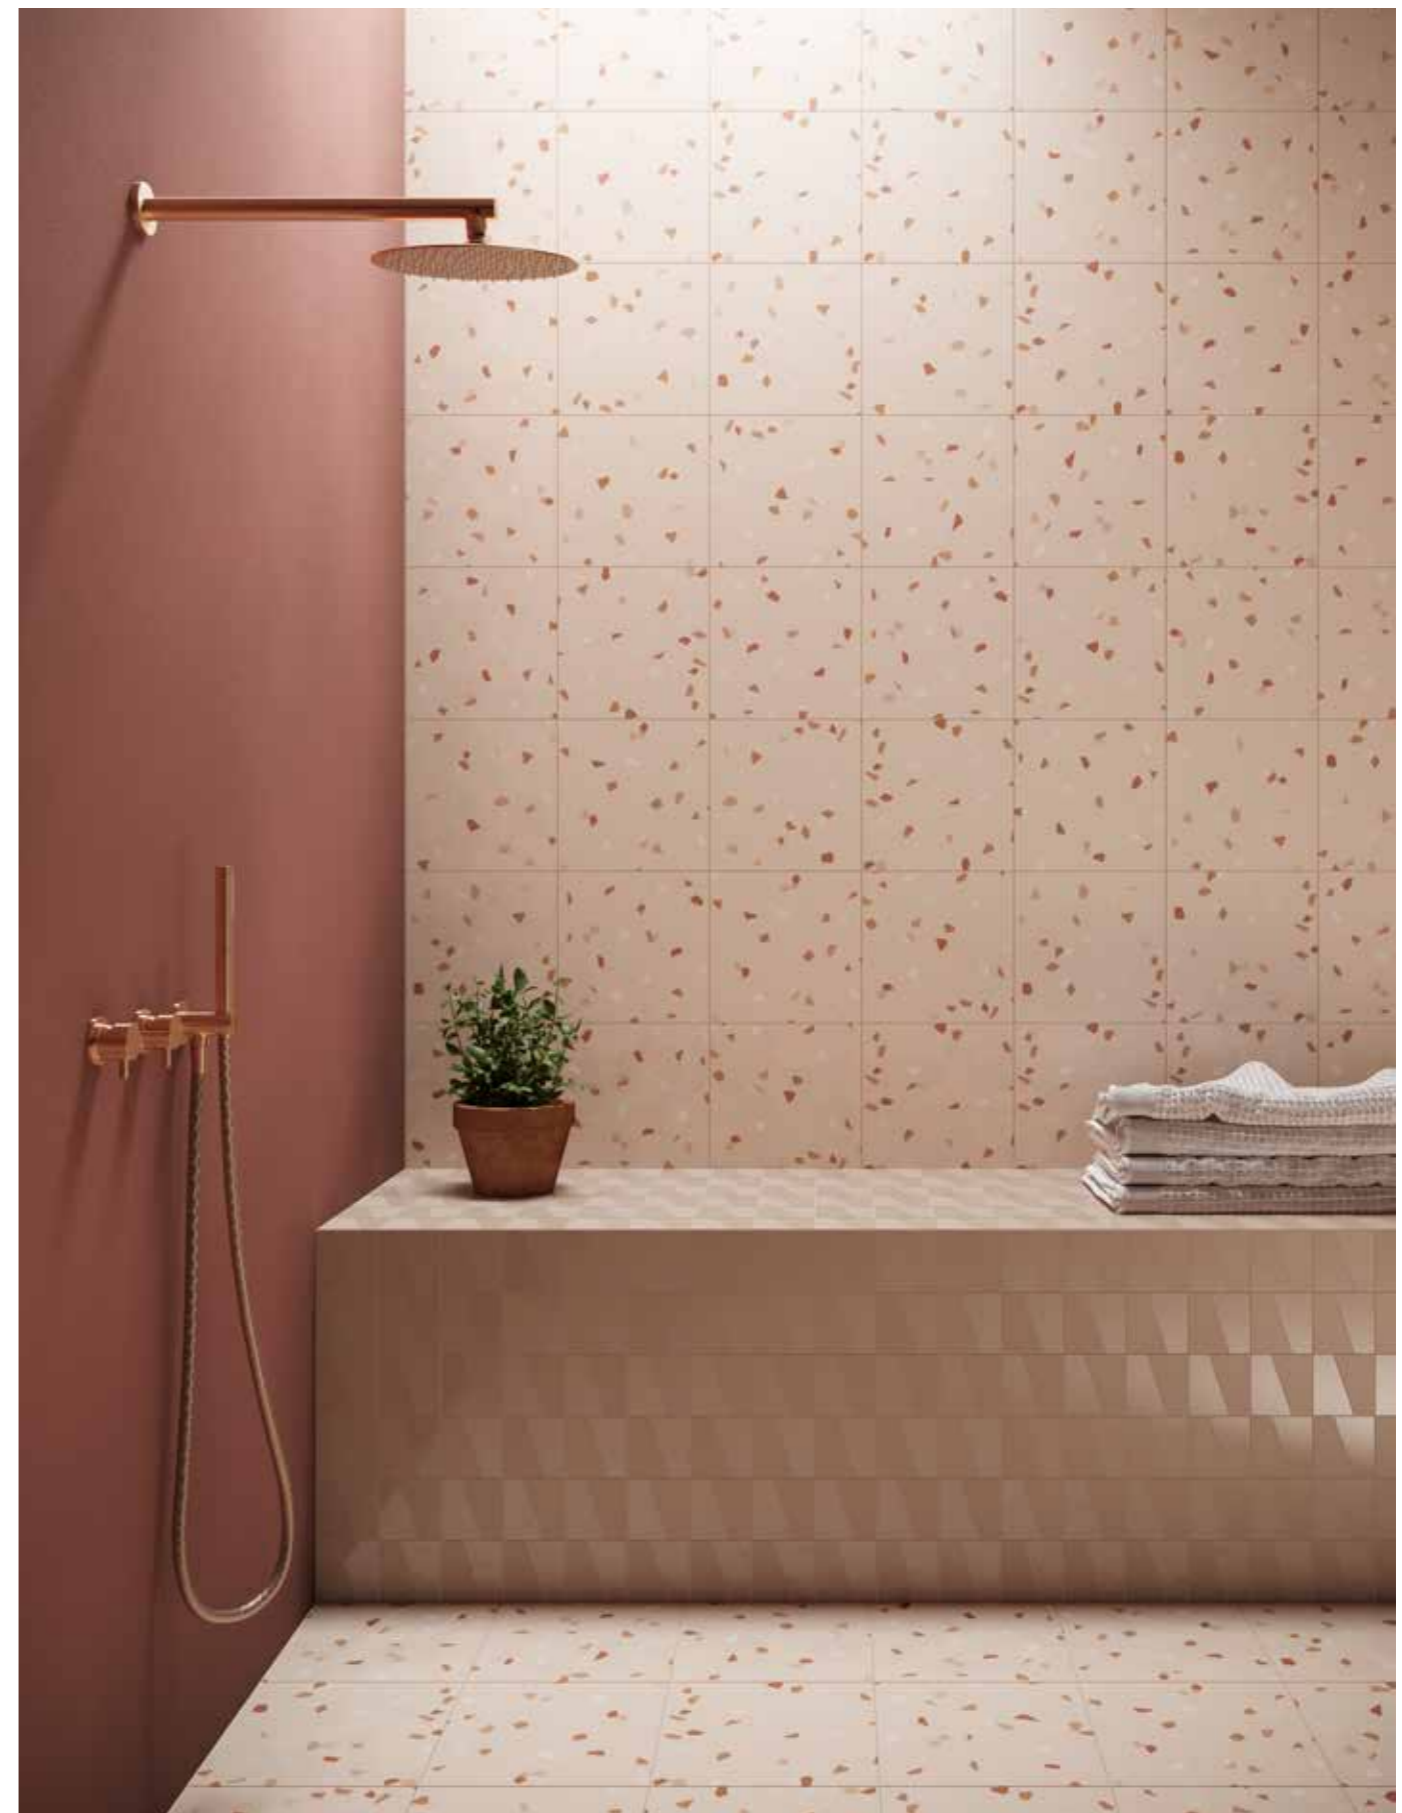

ENG Familiar is a project born from the desire to deal with the world of “grits”. The great respect that Micro. philosophy has towards natural materials has led to the realization of a product that deliberately distances itself from the imitation of the original. The use of a digital filter gives the surface a highly contemporary flavor while keeping alive the memory of the authentic product. The four types of surfaces are realized with different granulometries on 4 chromatic tones which can be combined with the 13 colors of the Micro. project, allowing a versatile use of the product, from the elegant and more classic evenness of the plain color up to the playfulness of the mix proposal.